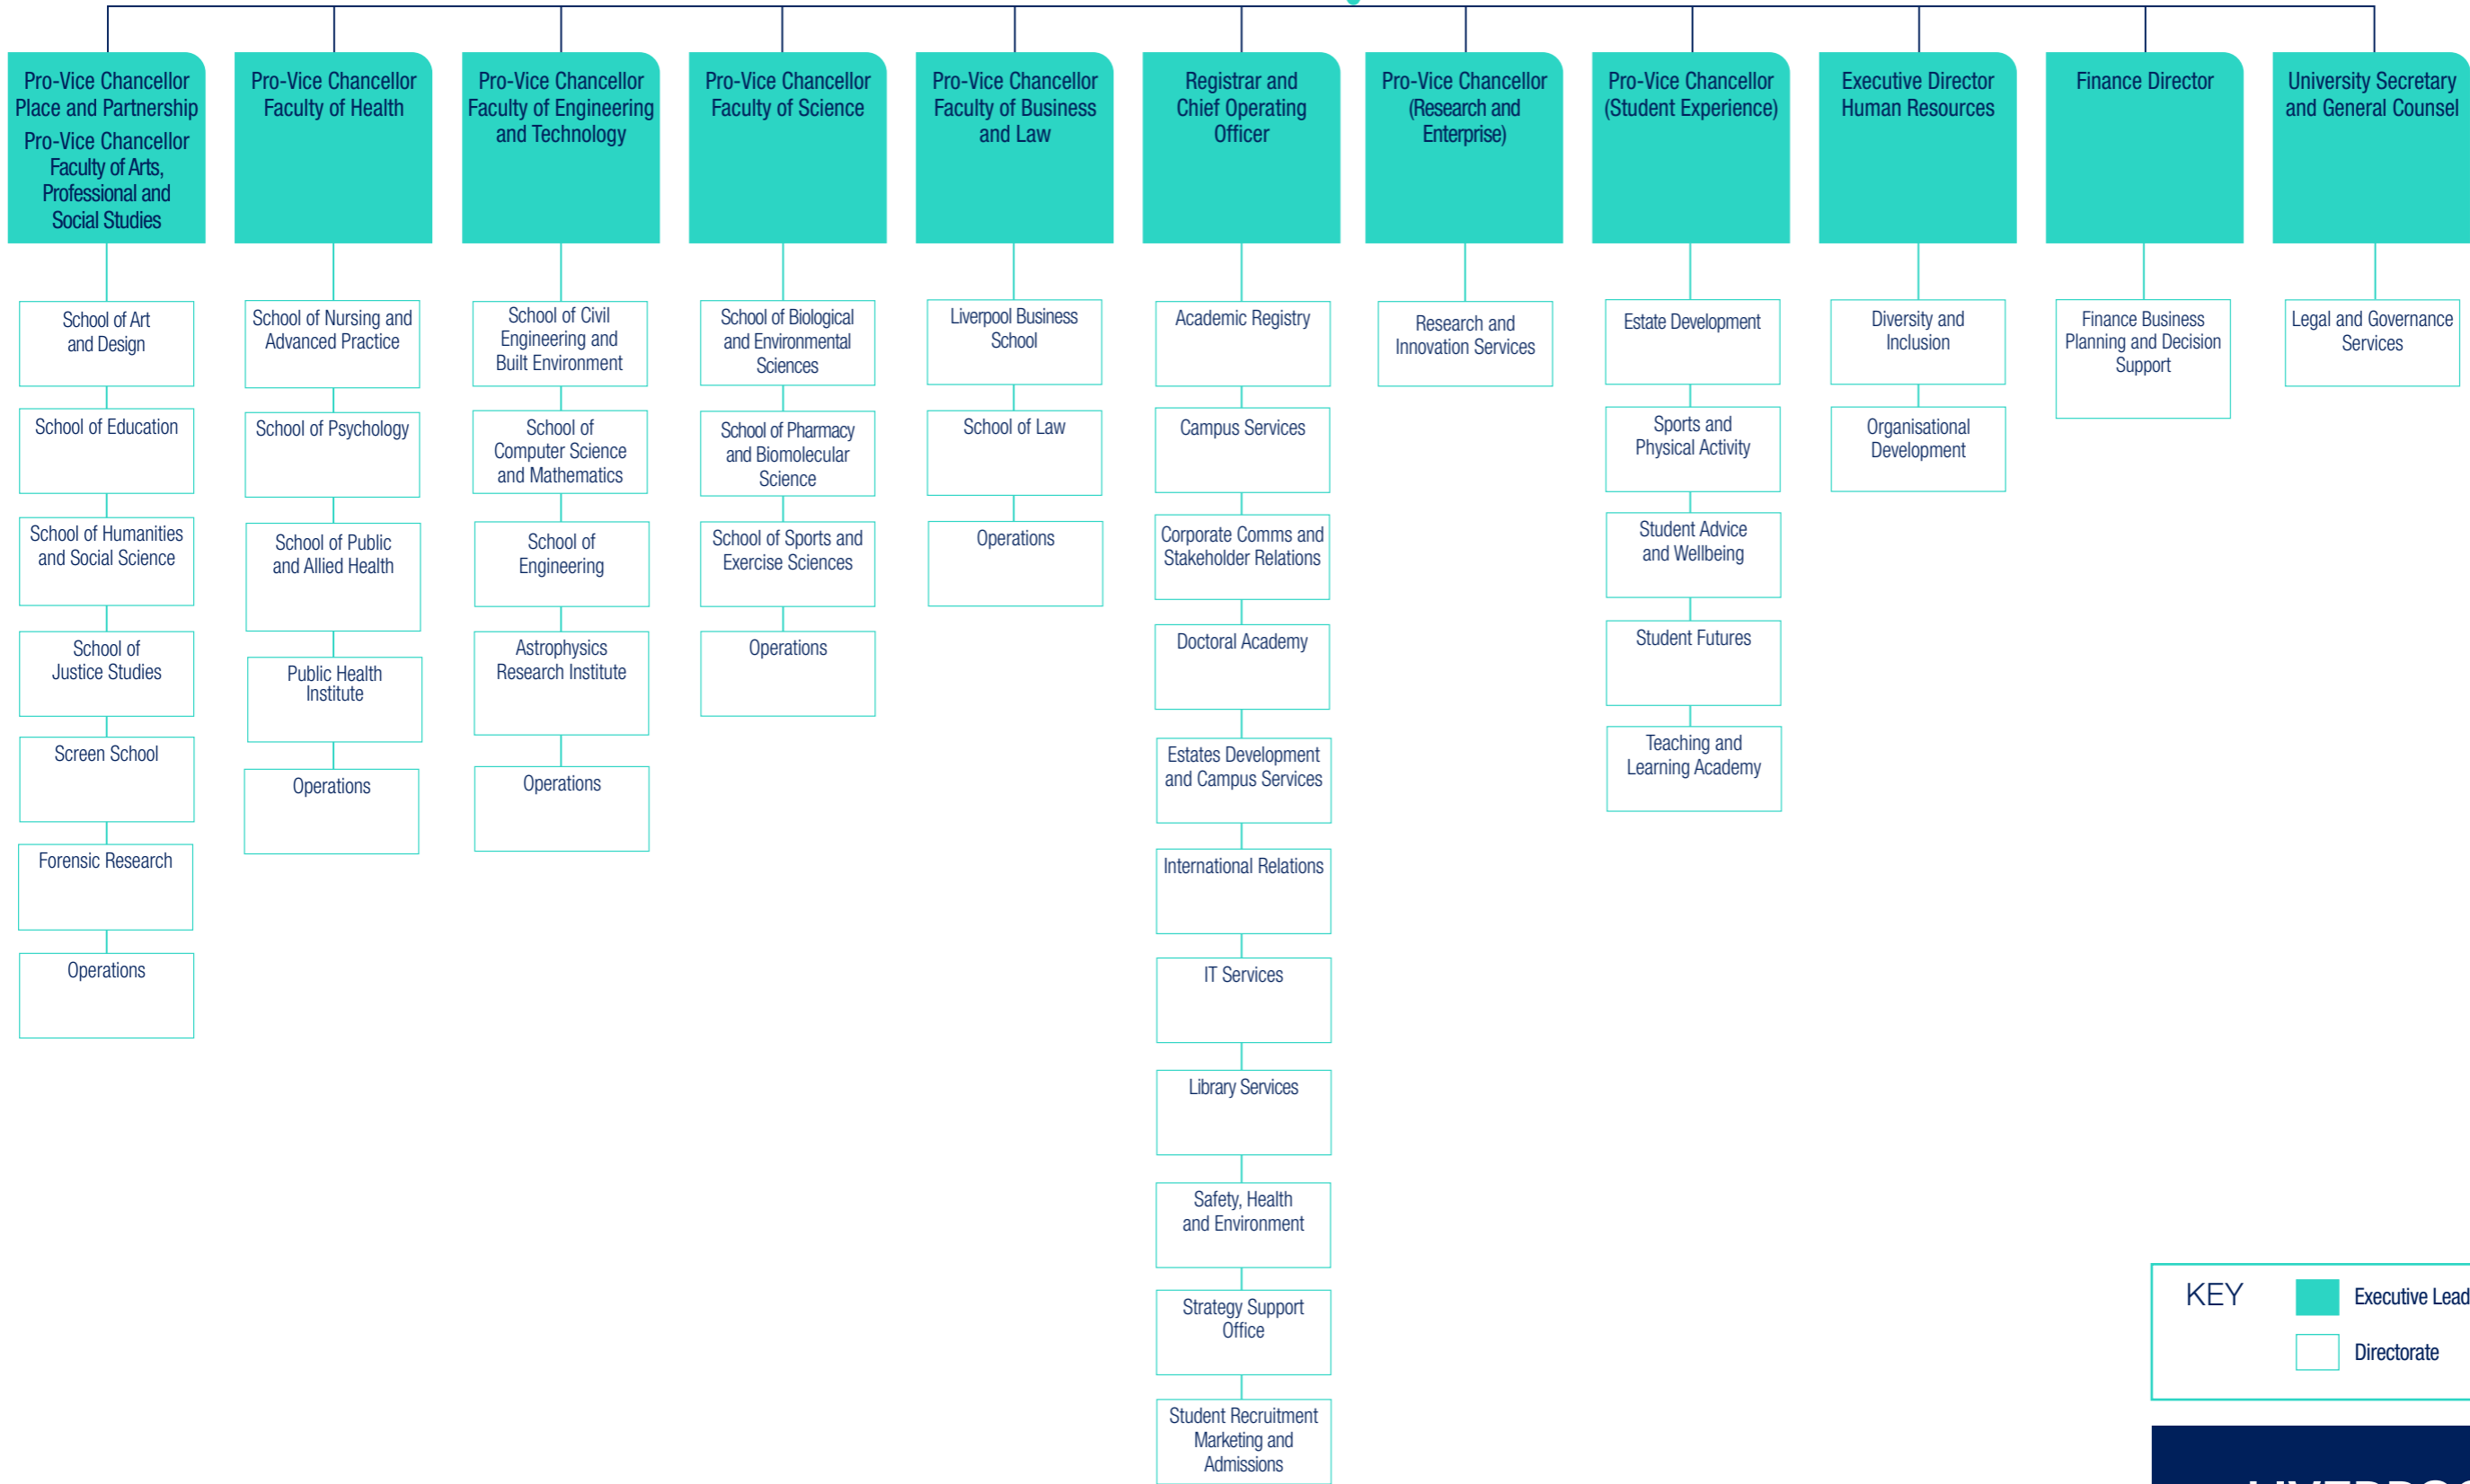

Vice-Chancellor
and Chief Executive
**PROFESSOR
MARK POWER**

KEY

- Executive Leadership Team (ELT)
- Directorate
- * Interim

Vice-Chancellor and Chief Executive

KEY

- Executive Leadership Team (ELT)
- Directorate