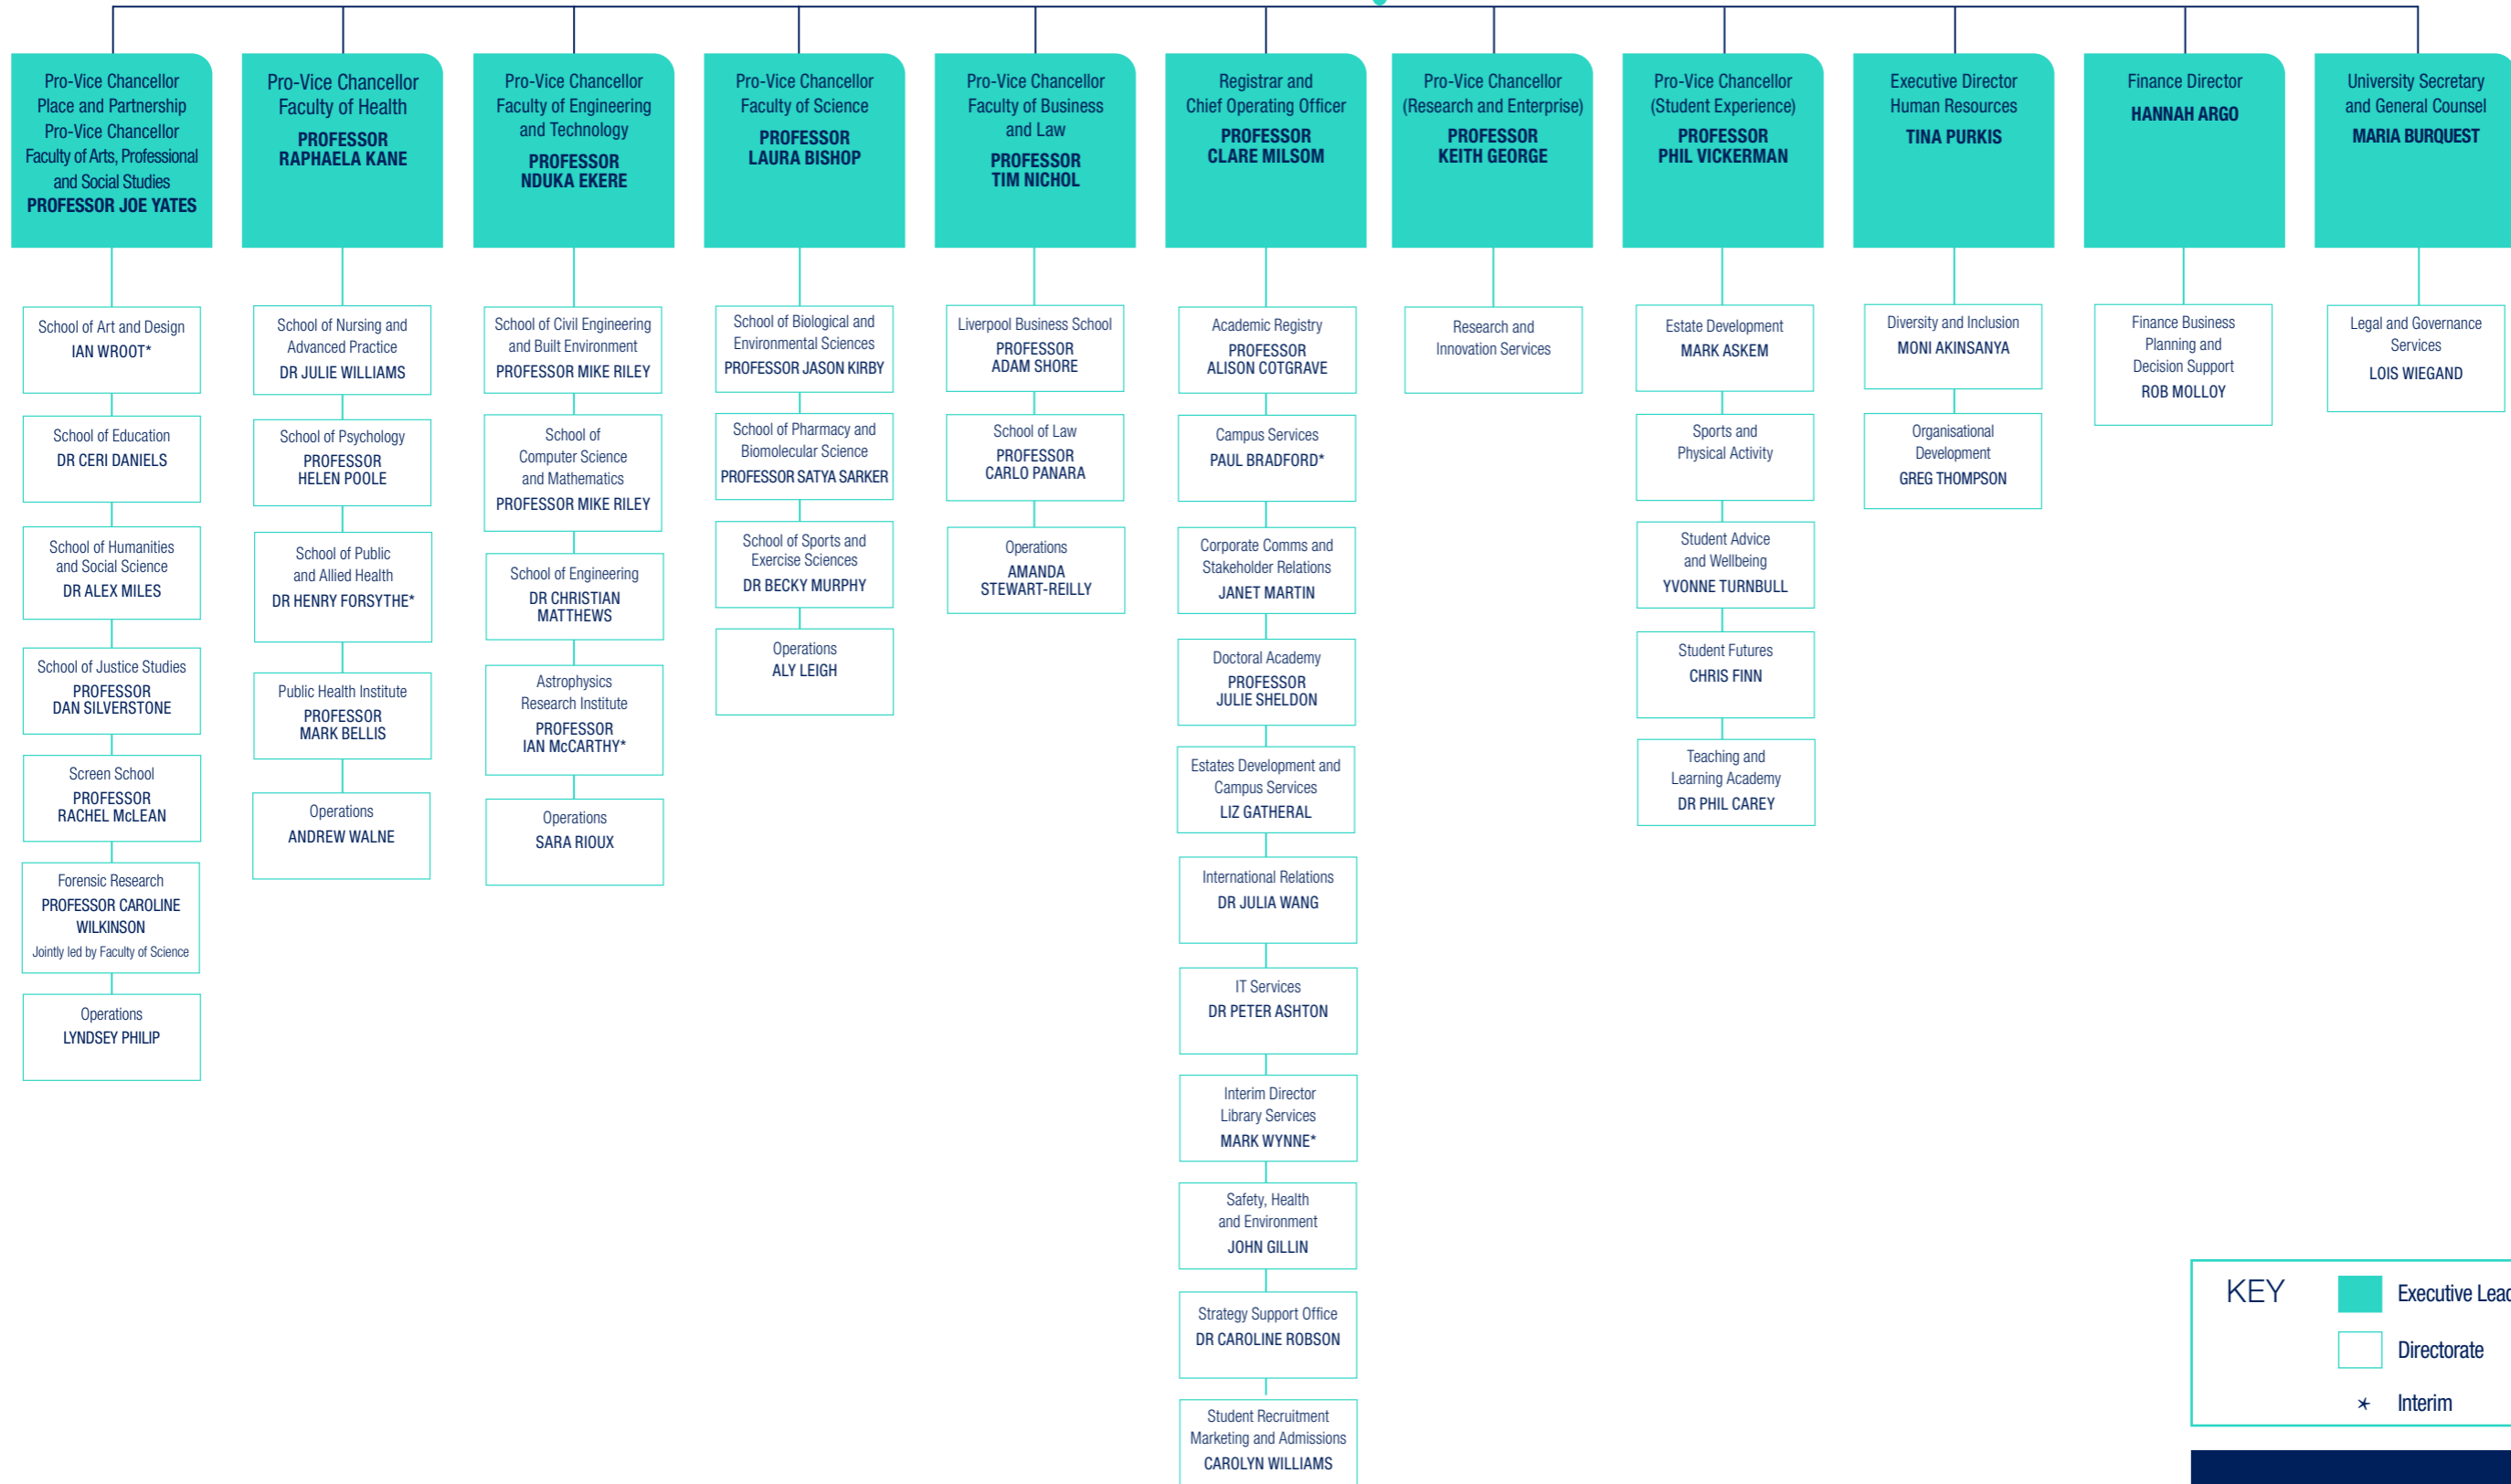

Vice-Chancellor
and Chief Executive
**PROFESSOR
MARK POWER**

KEY

- Executive Leadership Team (ELT)
- Directorate
- * Interim

Vice-Chancellor and Chief Executive

KEY

- Executive Leadership Team (ELT)
- Directorate